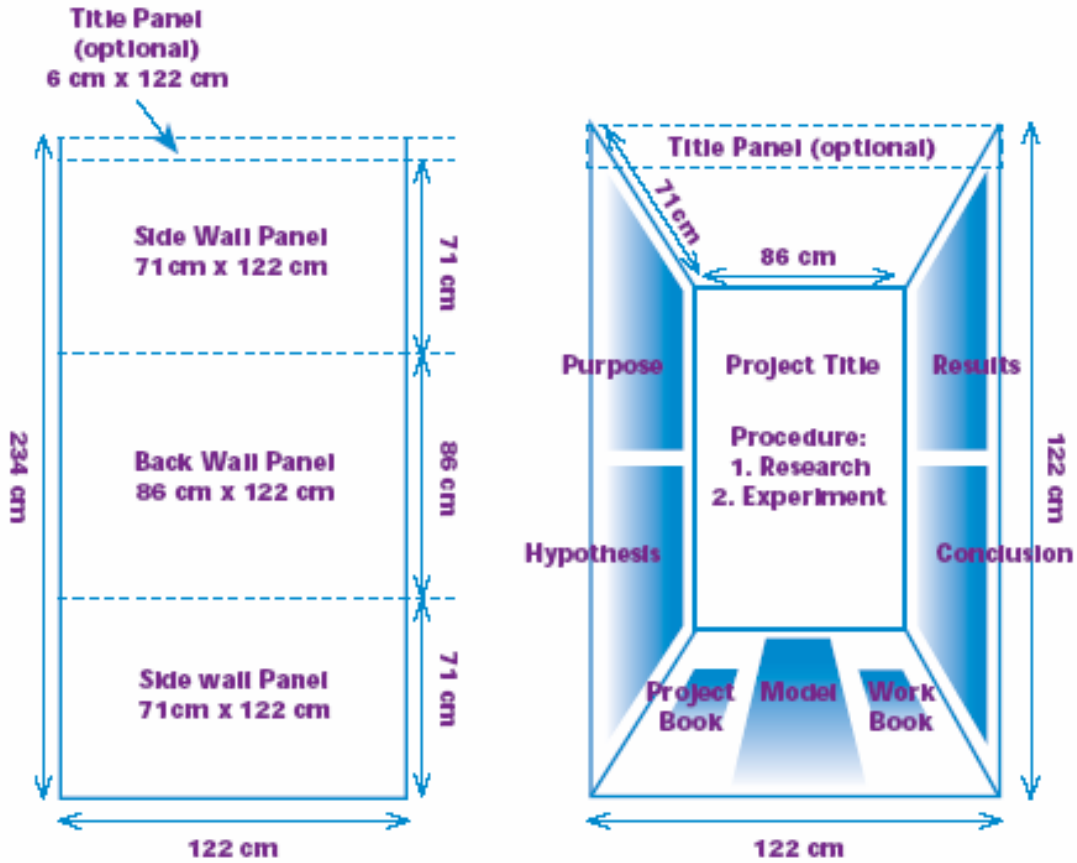

COMPLETE SCIENCE FAIR EXHIBIT

Display Layout

Maximum Dimension for Projects at the Canada Wide Science Fair:

Front to Back:	80 cm
Side to Side:	120 cm (4 feet)
Height from Floor:	350 cm (10 feet)